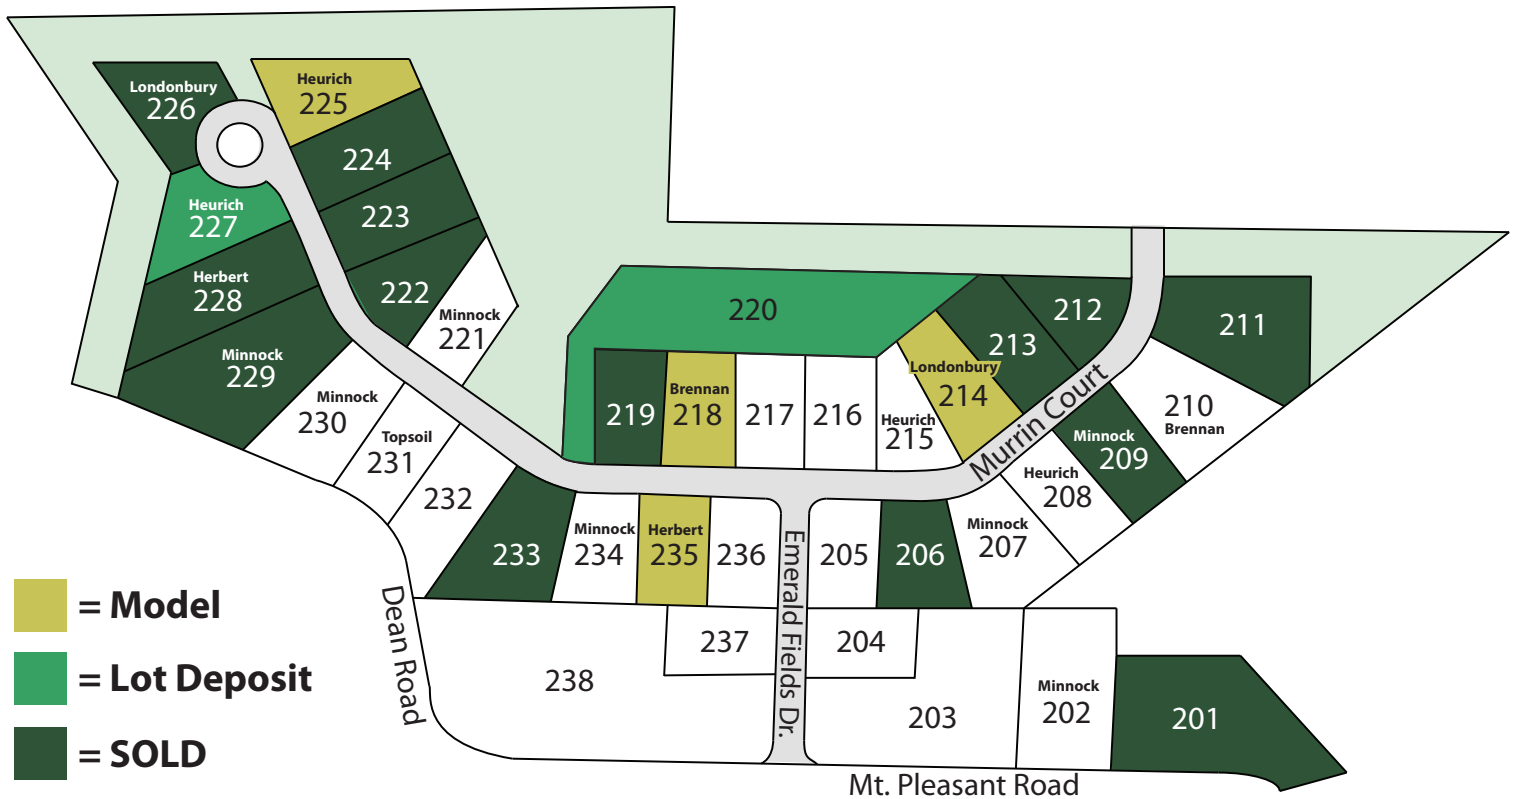

Plot Plan

For more information call 724.553.3020 or call
Marlene Sausman & Bridget Minnock at 724.776.3686 x242/334
EmeraldFieldsatPine.com

BERKSHIRE HATHAWAY
HomeServices

The Preferred Realty